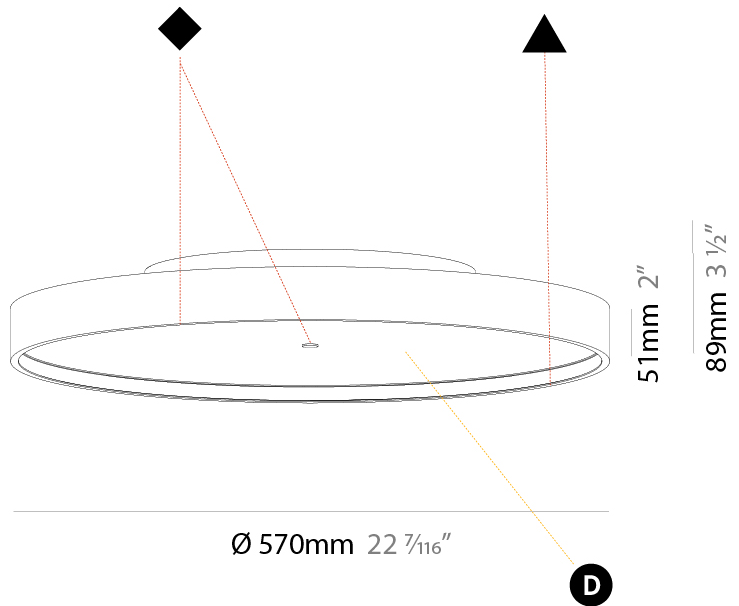

GENERAL

Series: Sign Diva
Subseries: Sign Diva Korona
Brand: Prolicht
Division: Architectural
Mounting Type: Surface
Mounting Location: Ceiling
Subcategory: Ambient

PHYSICAL

Shape: Round
Diameter (mm): 570
Diameter (in): 22 7/16
Height (mm): 89
Height (in): 3 1/2
Light Distribution: Direct
Weight (kg): 7.336
Weight (lbs): 16.173
Diffuser: PMMA - Opal/Micro-Prism/Sparkling Secret/Vintage Industrial
Fixture Finish: SSR / BKV / CWI / CRY / HAB / LAG / UFT / ITA / RUA / RUR / MIC / FTG / MYG / TWT / LOD / PUS / FRO / FUP / KIA / POP / BLS / SPG / MEY / GOH / GUM / CHC / COM / ABZ / JAG / OBR / MOS / ROR
Fixture Material: Extruded Aluminum / Steel

ELECTRICAL

Lamp Type: LED (Zhaga Standard)
Input Wattage (W): 58.3
Total Output Wattage (W): 53
Dimming: Tri-Mode (Non-Dimming and Phase Dimming (120Vac only) and 0-10V Dimming)
Driver Included: Yes
Driver Location: Integrated
Driver Type: Constant Current - Universal
Driver Class: Class 2
Input Voltage (V): 120 - 277
Constant Current (MA): 350

LED

Color Temperature (°K): 3000 / 3500 / 4000
Max. Delivered Lumen (lm): 6120 / 6233 / 6360
CRI: >90 CRI
Lamp Life (hrs): 50000

OPTICAL

RATINGS AND CERTIFICATIONS

Certified By: Certified for North American Standards
IP rating: IP20