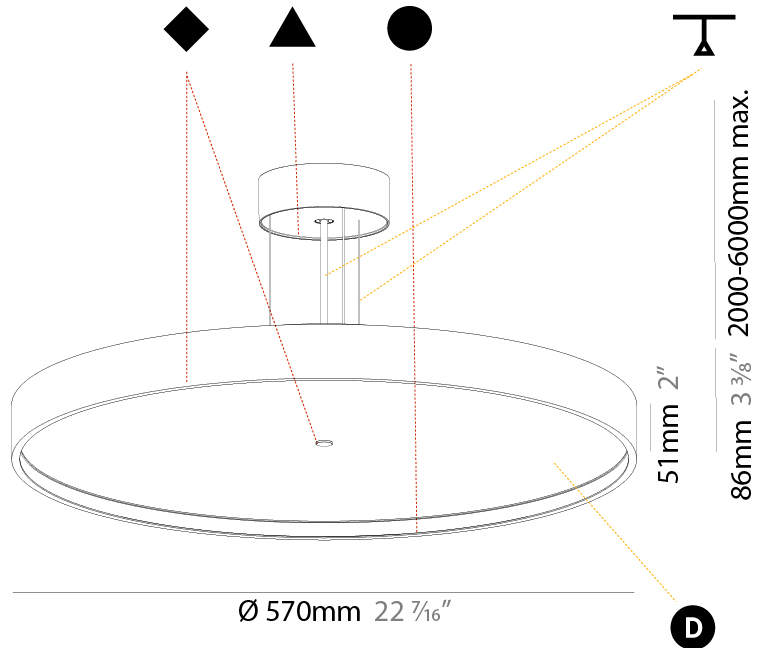

GENERAL

Series: Sign Diva
Subseries: Sign Diva Korona
Brand: Prolicht
Division: Architectural
Mounting Type: Suspension
Mounting Location: Ceiling
Subcategory: Pendant

PHYSICAL

Shape: Round
Diameter (mm): 570
Diameter (in): 22 7/16
Height (mm): 86
Height (in): 3 3/8
Light Distribution: Direct
Weight (kg): 8.067
Weight (lbs): 17.78
Diffuser: PMMA - Opal / Micro-Prism / Sparkling Secret / Vintage Industrial
Fixture Finish: SSR / BKV / CWI / CRY / HAB / LAG / UFT / ITA / RUA / RUR / MIC / FTG / MYG / TWT / LOD / PUS / FRO / FUP / KIA / POP / BLS / SPG / MEY / GOH / GUM / CHC / COM / ABZ / JAG / OBR / MOS / ROR
Fixture Material: Extruded Aluminum / Steel
Cable Details: 2,000mm/78 3/4" or 6,000mm/236 1/4" Transparent Cable

ELECTRICAL

Lamp Type: LED (Zhaga Standard)
Input Wattage (W): 49
Total Output Wattage (W): 46.9
Dimming: Tri-Mode (Non-Dimming and Phase Dimming (120Vac only) and 0-10V Dimming)
Driver Included: Yes
Driver Location: Integrated
Driver Type: Constant Current - Universal
Driver Class: Class 2
Input Voltage (V): 120 - 277
Constant Current (MA): 350

LED

Color Temperature (°K): 2700 / 3000 / 3500 / 4000
Max. Delivered Lumen (lm): 4978 / 5337 / 5384 / 5494
Nominal Lumen (lm): 6199 / 6646 / 6705 / 6842
CRI: >90 CRI
Lamp Life (hrs): 50000

OPTICAL

RATINGS AND CERTIFICATIONS

Certified By: Certified for North American Standards
IP rating: IP20