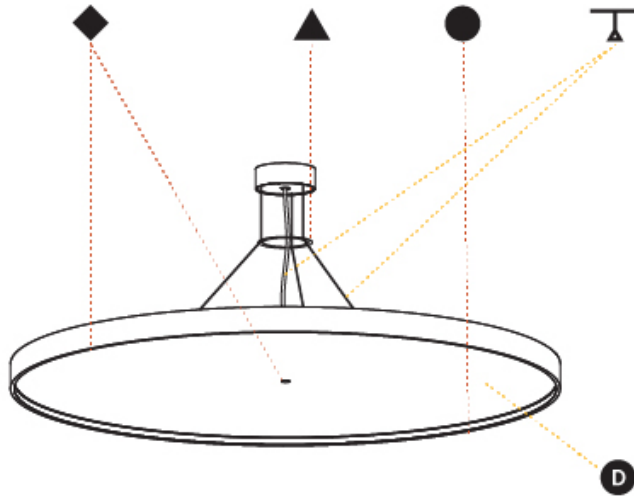

SIGN DIVA KORONA SUSPENSION

A300017-

PROJECT _____

TYPE _____

SPECIFIER _____

QUANTITY _____

DATE _____

A