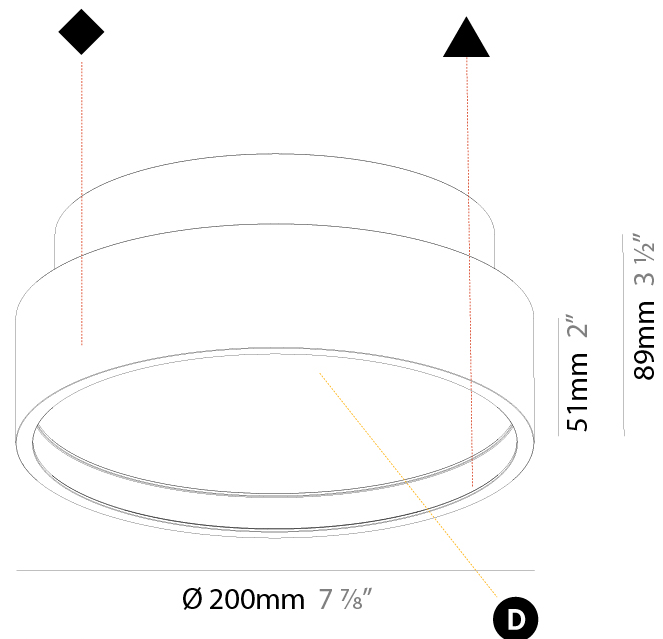

GENERAL

Series: Sign Diva
Subseries: Sign Diva Korona
Brand: Prolicht
Division: Architectural
Mounting Type: Surface
Mounting Location: Ceiling
Subcategory: Ambient

PHYSICAL

Shape: Round
Diameter (mm): 200
Diameter (in): 7 7/8
Height (mm): 89
Height (in): 3 1/2
Light Distribution: Direct
Weight (kg): 1.263
Weight (lbs): 2.784
Diffuser: PMMA - Opal/Micro-Prism/Sparkling Secret/Vintage Industrial
Fixture Finish: SSR / BKV / CWI / CRY / HAB / LAG / UFT / ITA / RUA / RUR / MIC / FTG / MYG / TWT / LOD / PUS / FRO / FUP / KIA / POP / BLS / SPG / MEY / GOH / GUM / CHC / COM / ABZ / JAG / OBR / MOS / ROR
Fixture Material: Extruded Aluminum / Steel

ELECTRICAL

Lamp Type: LED (Zhaga Standard)
Input Wattage (W): 12.1
Total Output Wattage (W): 11
Dimming: Tri-Mode (Non-Dimming and Phase Dimming (120Vac only) and 0-10V Dimming)
Driver Included: Yes
Driver Location: Integrated
Driver Type: Constant Current - Universal
Driver Class: Class 2
Input Voltage (V): 120 - 277
Constant Current (MA): 350

LED

Color Temperature (°K): 3000 / 3500 / 4000
Max. Delivered Lumen (lm): 1040 / 1054 / 1080
CRI: >90 CRI
Lamp Life (hrs): 50000

OPTICAL

RATINGS AND CERTIFICATIONS

Certified By: Certified for North American Standards
IP rating: IP20