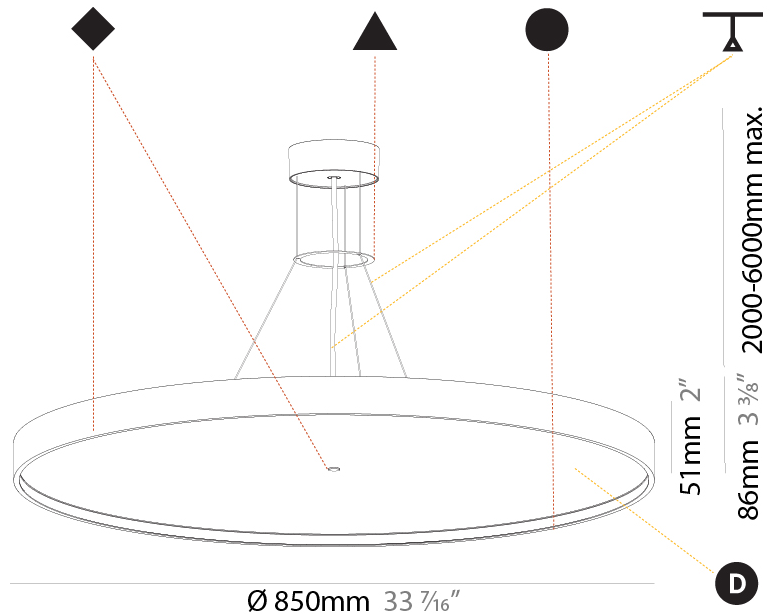

OPTICAL

RATINGS AND CERTIFICATIONS

Certified By: Certified for North American Standards
IP rating: IP20