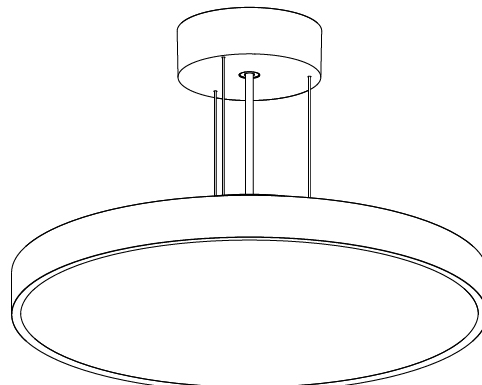

GENERAL

Series: Sign Diva
Subseries: Sign Diva Korona
Brand: Prolicht
Division: Architectural
Mounting Type: Suspension
Mounting Location: Ceiling
Subcategory: Pendant

PHYSICAL

Shape: Round
Diameter (mm): 400
Diameter (in): 15 3/4
Height (mm): 86
Height (in): 3 3/8
Light Distribution: Direct
Weight (kg): 3.302
Weight (lbs): 7.28
Diffuser: PMMA - Opal / Micro-Prism / Sparkling Secret / Vintage Industrial
Fixture Finish: SSR / BKV / CWI / CRY / HAB / LAG / UFT / ITA / RUA / RUR / MIC / FTG / MYG / TWT / LOD / PUS / FRO / FUP / KIA / POP / BLS / SPG / MEY / GOH / GUM / CHC / COM / ABZ / JAG / OBR / MOS / ROR
Fixture Material: Extruded Aluminum / Steel
Cable Details: 2,000mm/78 3/4" or 6,000mm/236 1/4" Transparent Cable

ELECTRICAL

Lamp Type: LED (Zhaga Standard)
Input Wattage (W): 17
Dimming: Tri-Mode (Non-Dimming and Phase Dimming (120Vac only) and 0-10V Dimming)
Driver Included: Yes
Driver Location: Integrated
Driver Type: Constant Current - Universal
Driver Class: Class 2
Input Voltage (V): 120 - 277
Constant Current (MA): 500

LED

Color Temperature (°K): 2700 / 3000 / 3500 / 4000
Max. Delivered Lumen (lm): 1807 / 1943 / 1951 / 1991
Nominal Lumen (lm): 2250 / 2420 / 2430 / 2480
CRI: >90 CRI
Lamp Life (hrs): 50000

OPTICAL

RATINGS AND CERTIFICATIONS

Certified By: Certified for North American Standards
IP rating: IP20

51mm 2"
86mm 3 3/8" 2000-6000mm max.

Ø 400mm 15 3/4"