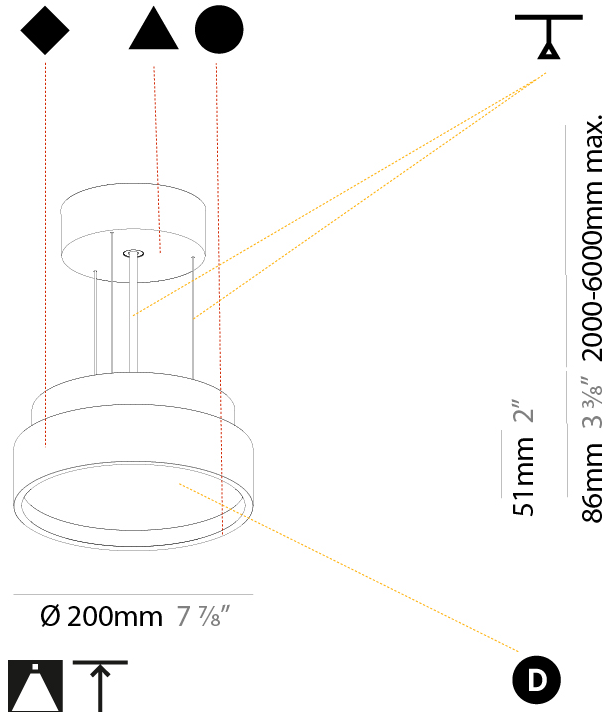

GENERAL

Series: Sign Diva
Subseries: Sign Diva Korona
Brand: Prolicht
Division: Architectural
Mounting Type: Suspension
Mounting Location: Ceiling
Subcategory: Pendant

PHYSICAL

Shape: Round
Diameter (mm): 200
Diameter (in): 7 7/8
Height (mm): 86
Height (in): 3 3/8
Light Distribution: Direct
Weight (kg): 1.873
Weight (lbs): 4.129
Diffuser: PMMA - Opal / Micro-Prism / Sparkling Secret / Vintage Industrial
Fixture Finish: SSR / BKV / CWI / CRY / HAB / LAG / UFT / ITA / RUA / RUR / MIC / FTG / MYG / TWT / LOD / PUS / FRO / FUP / KIA / POP / BLS / SPG / MEY / GOH / GUM / CHC / COM / ABZ / JAG / OBR / MOS / ROR
Fixture Material: Extruded Aluminum / Steel
Cable Details: 2,000mm/78 3/4" or 6,000mm/236 1/4" Transparent Cable

ELECTRICAL

Lamp Type: LED (Zhaga Standard)
Input Wattage (W): 10
Total Output Wattage (W): 11
Dimming: Tri-Mode (Non-Dimming and Phase Dimming (120Vac only) and 0-10V Dimming)
Driver Included: Yes
Driver Location: Integrated
Driver Type: Constant Current - Universal
Driver Class: Class 2
Input Voltage (V): 120 - 277
Constant Current (MA): 350

LED

Color Temperature (°K): 2700 / 3000 / 3500 / 4000
Max. Delivered Lumen (lm): 836 / 895 / 903 / 921
Nominal Lumen (lm): 1280 / 1370 / 1382 / 1410
CRI: >90 CRI
Lamp Life (hrs): 50000

OPTICAL

RATINGS AND CERTIFICATIONS

Certified By: Certified for North American Standards
IP rating: IP20