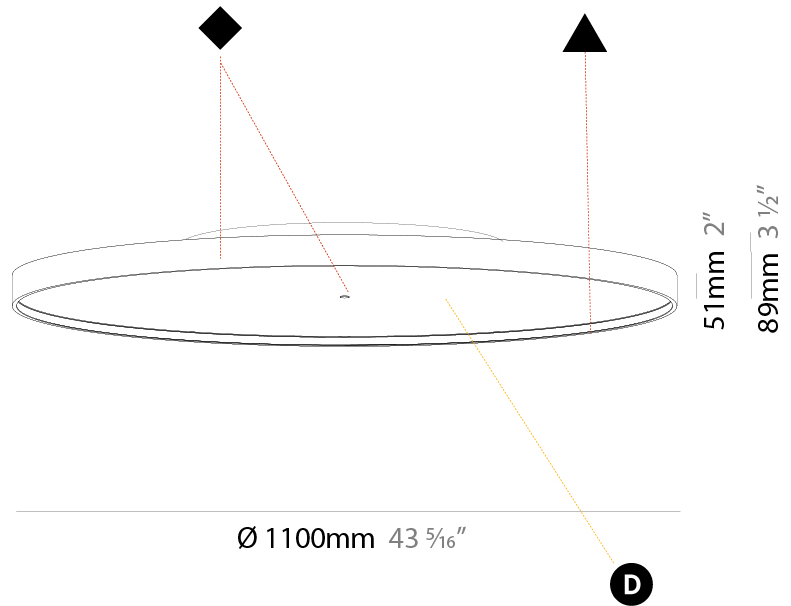

GENERAL

Series: Sign Diva
Subseries: Sign Diva Korona
Brand: Prolicht
Division: Architectural
Mounting Type: Surface
Mounting Location: Ceiling
Subcategory: Ambient

PHYSICAL

Shape: Round
Diameter (mm): 1100
Diameter (in): 43 ⁵/₁₆
Height (mm): 89
Height (in): 3 ¹/₂
Light Distribution: Direct
Weight (kg): 18.835
Weight (lbs): 41.524
Diffuser: PMMA - Opal/Micro-Prism/Sparkling Secret/Vintage Industrial
Fixture Finish: SSR / BKV / CWI / CRY / HAB / LAG / UFT / ITA / RUA / RUR / MIC / FTG / MYG / TWT / LOD / PUS / FRO / FUP / KIA / POP / BLS / SPG / MEY / GOH / GUM / CHC / COM / ABZ / JAG / OBR / MOS / ROR
Fixture Material: Extruded Aluminum / Steel

ELECTRICAL

Lamp Type: LED (Zhaga Standard)
Input Wattage (W): 169.4
Total Output Wattage (W): 134
Dimming: Tri-Mode (Non-Dimming and Phase Dimming (120Vac only) and 0-10V Dimming)
Driver Included: Yes
Driver Location: Integrated
Driver Type: Constant Current - Universal
Driver Class: Class 2
Input Voltage (V): 120 - 277
Constant Current (mA): 600

LED

Color Temperature (°K): 3000 / 3500 / 4000
Max. Delivered Lumen (lm): 19520 / 19933 / 20340
CRI: >90 CRI
Lamp Life (hrs): 50000

OPTICAL

RATINGS AND CERTIFICATIONS

Certified By: Certified for North American Standards
IP rating: IP20