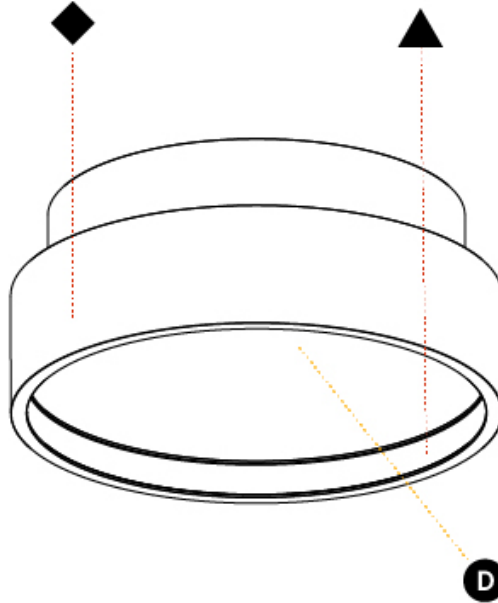

SIGN DIVA KORONA SURFACE

A3D100-

PROJECT

TYPE

SPECIFIER

QUANTITY

DATE