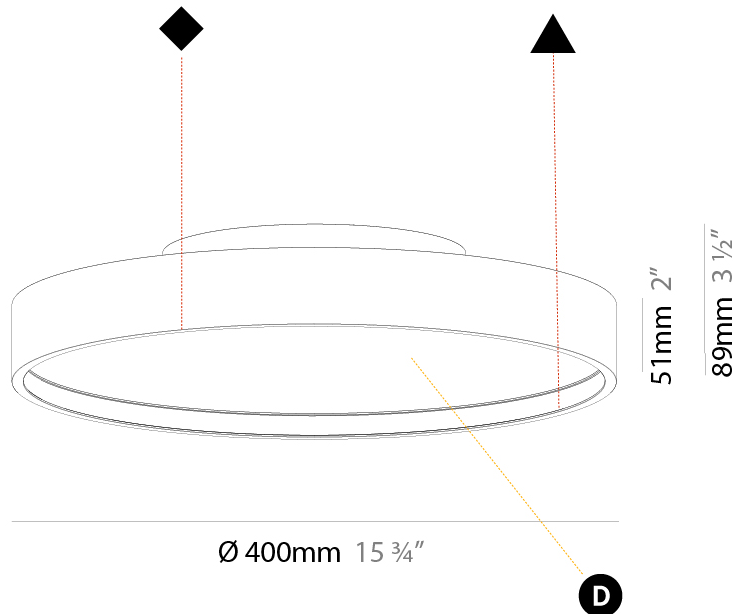

GENERAL

Series: Sign Diva
Subseries: Sign Diva Korona
Brand: Prolicht
Division: Architectural
Mounting Type: Surface
Mounting Location: Ceiling
Subcategory: Ambient

PHYSICAL

Shape: Round
Diameter (mm): 400
Diameter (in): 15 3/4
Height (mm): 89
Height (in): 3 1/2
Light Distribution: Direct
Weight (kg): 2.636
Weight (lbs): 5.811
Diffuser: PMMA - Opal/Micro-Prism/Sparkling Secret/Vintage Industrial
Fixture Finish: SSR / BKV / CWI / CRY / HAB / LAG / UFT / ITA / RUA / RUR / MIC / FTG / MYG / TWT / LOD / PUS / FRO / FUP / KIA / POP / BLS / SPG / MEY / GOH / GUM / CHC / COM / ABZ / JAG / OBR / MOS / ROR
Fixture Material: Extruded Aluminum / Steel

ELECTRICAL

Lamp Type: LED (Zhaga Standard)
Input Wattage (W): 19.8
Total Output Wattage (W): 16
Dimming: Tri-Mode (Non-Dimming and Phase Dimming (120Vac only) and 0-10V Dimming)
Driver Included: Yes
Driver Location: Integrated
Driver Type: Constant Current - Universal
Driver Class: Class 2
Input Voltage (V): 120 - 277
Constant Current (MA): 500

LED

Color Temperature (°K): 3000 / 3500 / 4000
Max. Delivered Lumen (lm): 2260 / 2293 / 2340
CRI: >90 CRI
Lamp Life (hrs): 50000

OPTICAL

RATINGS AND CERTIFICATIONS

Certified By: Certified for North American Standards
IP rating: IP20