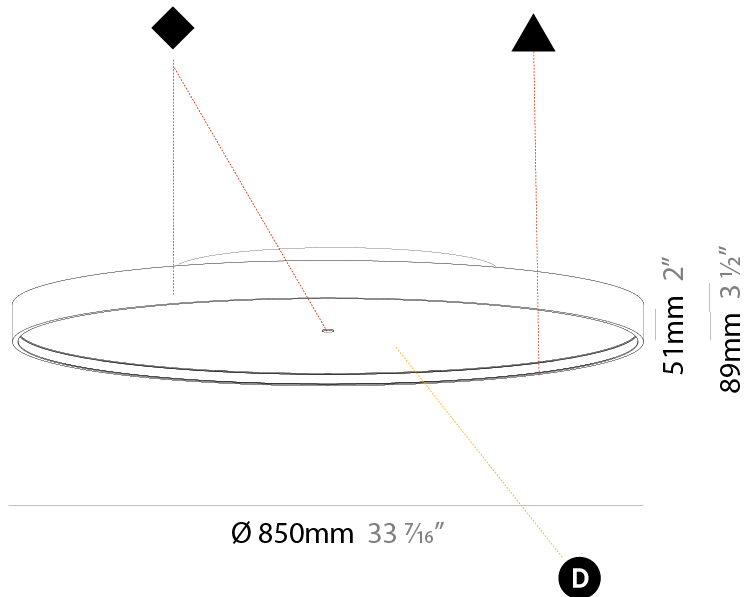

GENERAL

Series: Sign Diva
Subseries: Sign Diva Korona
Brand: Prolicht
Division: Architectural
Mounting Type: Surface
Mounting Location: Ceiling
Subcategory: Ambient

PHYSICAL

Shape: Round
Diameter (mm): 850
Diameter (in): 33 7/16
Height (mm): 89
Height (in): 3 1/2
Light Distribution: Direct
Weight (kg): 13.244
Weight (lbs): 29.198
Diffuser: PMMA - Opal/Micro-Prism/Sparkling Secret/Vintage Industrial
Fixture Finish: SSR / BKV / CWI / CRY / HAB / LAG / UFT / ITA / RUA / RUR / MIC / FTG / MYG / TWT / LOD / PUS / FRO / FUP / KIA / POP / BLS / SPG / MEY / GOH / GUM / CHC / COM / ABZ / JAG / OBR / MOS / ROR
Fixture Material: Extruded Aluminum / Steel

ELECTRICAL

Lamp Type: LED (Zhaga Standard)
Input Wattage (W): 96.8
Total Output Wattage (W): 76.8
Dimming: Tri-Mode (Non-Dimming and Phase Dimming (120Vac only) and 0-10V Dimming)
Driver Included: Yes
Driver Location: Integrated
Driver Type: Constant Current - Universal
Driver Class: Class 2
Input Voltage (V): 120 - 277
Constant Current (MA): 600

LED

Color Temperature (°K): 3000 / 3500 / 4000
Max. Delivered Lumen (lm): 11160 / 11388 / 11620
CRI: >90 CRI
Lamp Life (hrs): 50000

OPTICAL

RATINGS AND CERTIFICATIONS

Certified By: Certified for North American Standards
IP rating: IP20